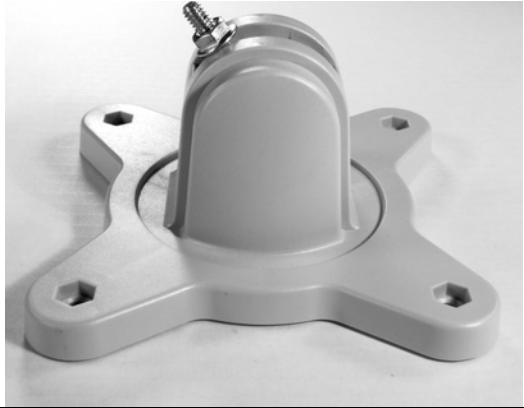

Assembly Instruction Sheet (for 5000-005 Alignment Bracket)

The 5000-005 Surface Mount Wall Alignment Bracket comes pre-drilled to mount the F-5000 Detector Head as well as the 5000-007 Four, and 5000-008 Single Prism Adaptor Plates