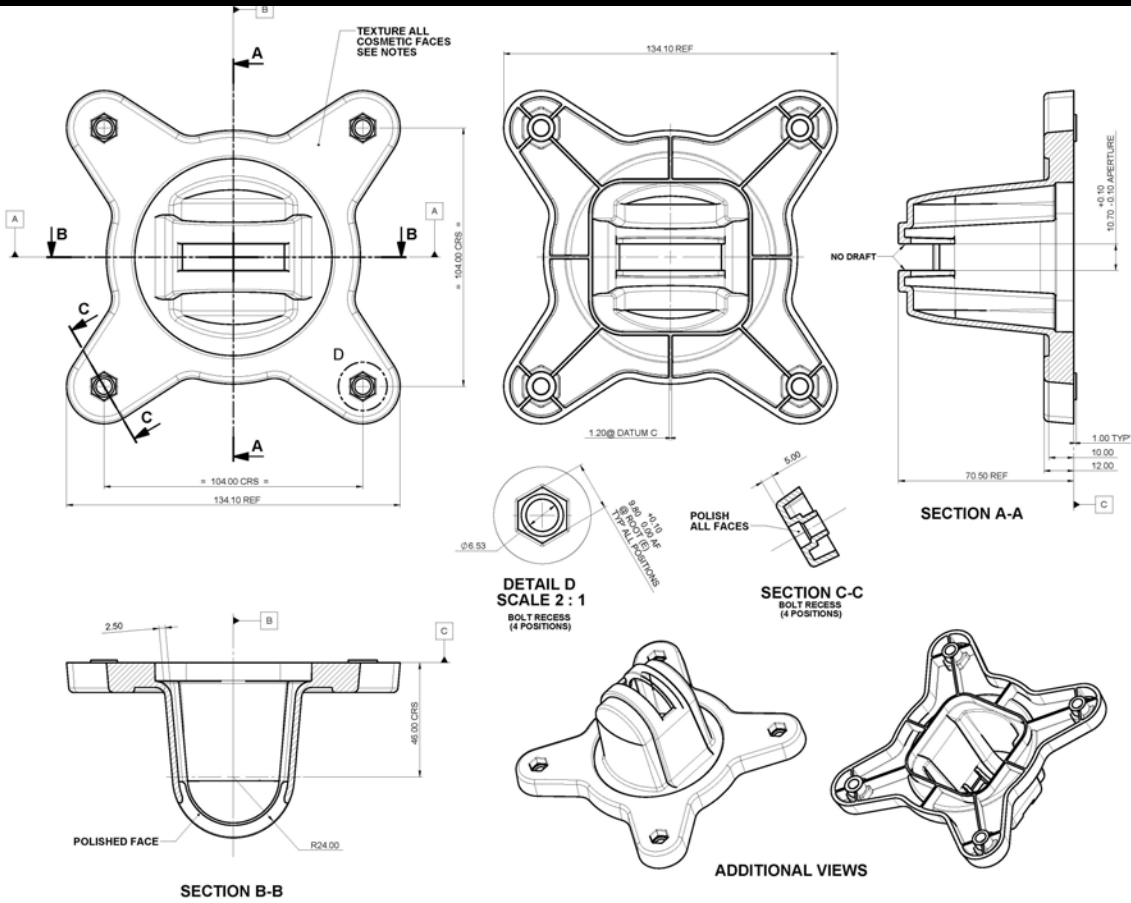

Assembly Instruction Sheet (for 5000-005 Alignment Bracket)

The 5000-005 Surface Mount Wall Alignment Bracket comes pre-drilled to mount the F-5000 Detector Head as well as the 5000-007 Four, and 5000-008 Single Prism Adaptor Plates